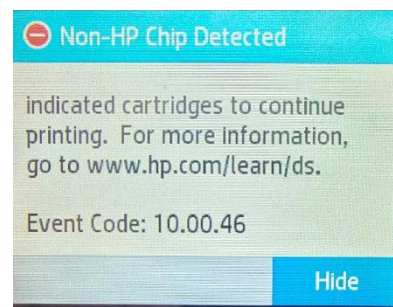

Product Update Notice for HP CF289 Series

Date: August, 2022

Dear Valued Customer,

Ninestar found that HP has pushed new firmware 002.2230D to HP LaserJet Pro MFP M428DW via WiFi on August 10, 2022, resulting in CF289 series replacement cartridges on the market unrecognized by its applicable printers.

Error Code

Test Result

OEM Code	Region	Firmware	Upgrade Method	Test Result
CF258A	AMS	002.2230 D	WiFi	Some serial numbers have been blocked.
CF258X				
CF259A	EMEA			
CF259X				
CF276A	APJ (EX. CHN/IN)			
CF276X