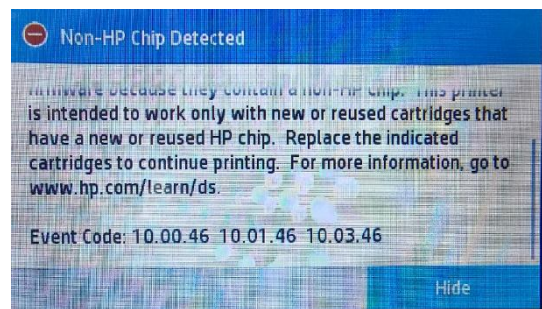

Product Update Notice for HP CF289 Series

Date: August, 2022

Dear Valued Customer,

Ninestar found that HP has pushed new firmware 002.2230D to HP LaserJet Pro MFP M428DW via WiFi on August 10, 2022, resulting in CF289 series replacement cartridges on the market unrecognized by its applicable printers.

Error Code

Test Result

OEM Code	Region	Firmware	Upgrade Method	Test Result
CF258A	AMS	002.2230 D	WiFi	Some serial numbers have been blocked.
CF258X				
CF259A	EMEA			
CF259X				
CF276A	APJ (EX. CHN/IN)			
CF276X