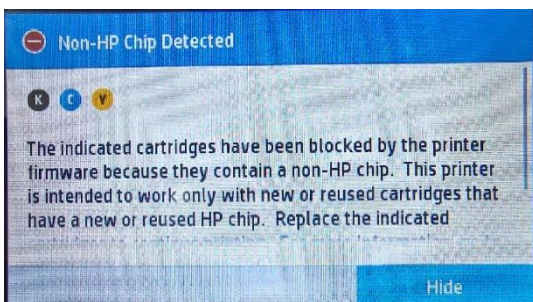

Product Update Notice for HP CF289 Series

Date: August, 2022

Dear Valued Customer,

Ninestar found that HP has pushed new firmware 002.2230D to HP LaserJet Pro MFP M428DW via WiFi on August 10, 2022, resulting in CF289 series replacement cartridges on the market unrecognized by its applicable printers.

Error Code

Test Result

OEM Code	Region	Firmware	Upgrade Method	Test Result
CF258A	AMS	002.2230 D	WiFi	Some serial numbers have been blocked.
CF258X				
CF259A	EMEA			
CF259X				
CF276A	APJ (EX. CHN/IN)			
CF276X